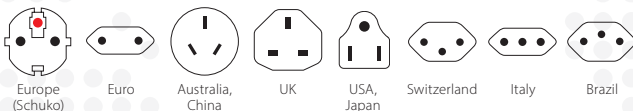

Compatibility (Input)