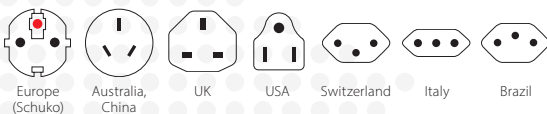

Compatibility (Output)